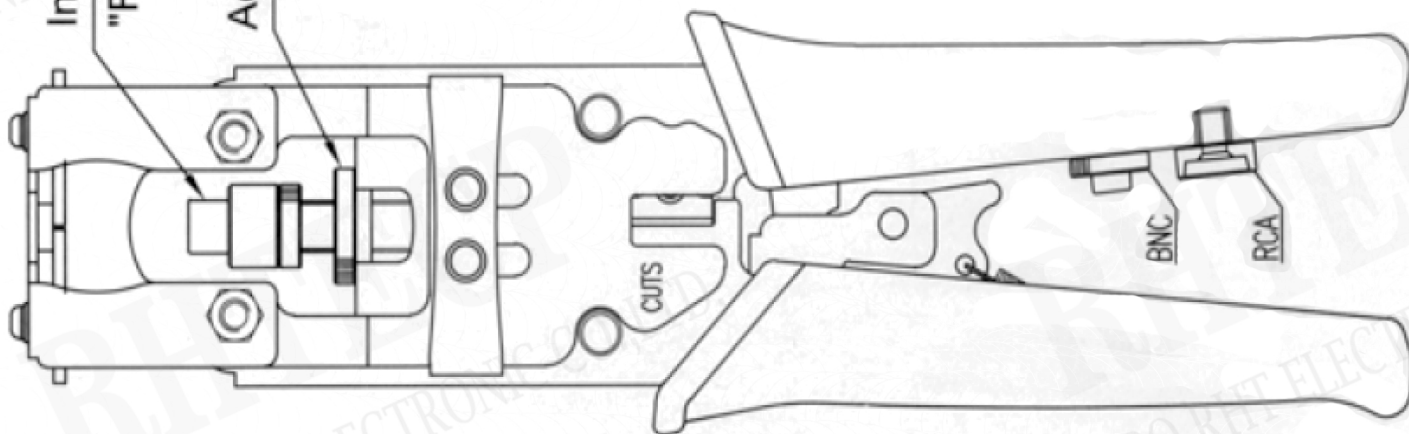

Interchangeable
"F" (BNC,RCA)

Adjustable

Before Crimp
After Crimp

RG-58,59,6
(3C,4C,5C)

"F"

RG-58,59,6
(3C,4C,5C)

BNC

RG-58,59,6
(3C,4C,5C)

RCA

Interchangeable "F" (BNC,RCA)

NINGBO RHT ELECTRONIC CO.,LTD

UNITS:mm

SHEET SIZE:A4

SCALE:---

> 0 ~ 3

> 3 ~ 18