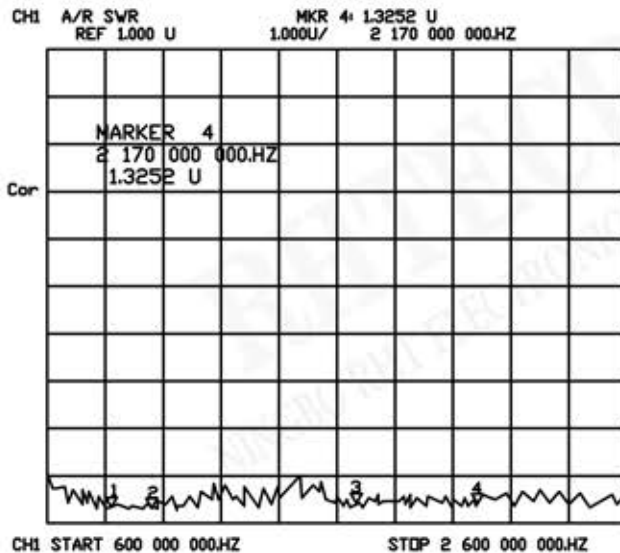

Specification:

Frequency : 824 ~ 960/1710 ~ 2170MHz

Band width: 136/460MHz

Gain : 3dBi

Vswr : 2.0 Max.

Impedance : 50 Ω

Polarization : Vertical

Radiation : OMNIDIRECTIONAL

Max power : 10W

Connector : RP SMA-J

Cable: RG174, Black

Length:3000mm

Mounting Method:Screw

Lightning protection: DC Grounding

Operating Temperature : -30°C to +70°C

Order Information

RE - ANT - 3G - 31-010 - 3000

RoHS

Antenna Frequency : 3G: 824 ~ 960/1710 ~ 2170MHz

Con. Code: 010: Standard SMA-J Connector

3000: Cable Lenges

UNITS:mm		SHEET SIZE:A4		SCALE: ---	
> 0 ~ 3	> 3 ~ 18	> 18 ~ 50	> 50 ~ 120		
± 0.12	± 0.15	± 0.3	± 0.5		