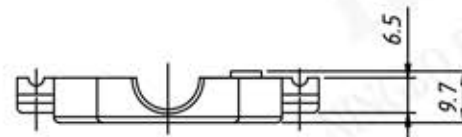

Short screw

Order Information:

RE - C - DBJ - 09P - S - G

XXP-No.of
 09,15,25,37,50pins
 Screw:S-Short screw
 L-Long screw
 Color: G-Gray B-Black

Cover Material:Chromium plated
 Screw Material: STEEL

Long screw

UNITS:mm	SHEET SIZE:A4		SCALE: ---
> 0~ 3	> 3~ 18	> 18~ 50	> 50~ 120
± 0.12	± 0.15	± 0.3	± 0.5

Short screw

Order Information:

RE - C - DBJ - 15P - S - G

XXP-No.of

09,15,25,37,50pins

Screw:S-Short screw

L-Long screw

Color: G-Gray B-Black

Cover Material:Chromium plated
Screw Material: STEEL

Long screw

Short screw

Order Information:

RE - C - DBJ - 25P - S - G

XXP-No.of

09,15,25,37,50pins

Screw:S-Short screw

L-Long screw

Color: G-Gray B-Black

Long screw

Cover Material:Chromium plated

Screw Material: STEEL

Order Information:
RE - [-DBJ-37P-S-G

XXP-No.of
09,15,25,37,50pins
Screw:S-Short screw
L-Long screw
Color: G-Gray B-Black