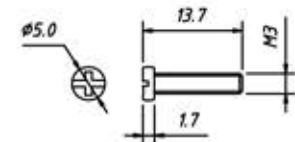

Short screw

Order Information:

RE - C - DBJ - 09P - S - G

XXP-No.of
 09,15,25,37,50pins
 Screw:S-Short screw
 L-Long screw
 Color: G-Gray B-Black

Cover Material:Chromium plated
 Screw Material: STEEL

Long screw

UNITS:mm	SHEET SIZE:A4		SCALE: ---
> 0~ 3	> 3~ 18	> 18~ 50	> 50~ 120
± 0.12	± 0.15	± 0.3	± 0.5

Short screw

Order Information:

RE - C - DBJ - 15P - S - G

XXP-No.of

09,15,25,37,50pins

Screw:S-Short screw

L-Long screw

Color: G-Gray B-Black

Cover Material:Chromium plated
Screw Material: STEEL

Long screw

Short screw

Order Information:

RE - C - DBJ - 25P - S - G

XXP-No.of

09,15,25,37,50pins

Screw:S-Short screw

L-Long screw

Color: G-Gray B-Black

Long screw

Cover Material:Chromium plated

Screw Material: STEEL

Order Information:
RE - [-DBJ-37P-S-G

XXP-No.of
09,15,25,37,50pins
Screw:S-Short screw
L-Long screw
Color: G-Gray B-Black