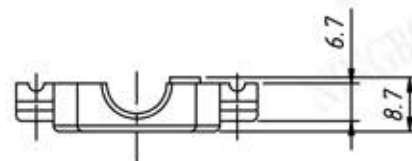

Short screw

Order Information:

RE - C - DBJ - 09P - S - G

XXP-No.of
 09,15,25,37,50pins
 Screw:S-Short screw
 L-Long screw
 Color: G-Gray B-Black

Cover Material:Chromium plated
 Screw Material: STEEL

Long screw

UNITS:mm	SHEET SIZE:A4		SCALE: ---
> 0~ 3	> 3~ 18	> 18~ 50	> 50~ 120
± 0.12	± 0.15	± 0.3	± 0.5

Short screw

Order Information:

RE - C - DBJ - 15P - S - G

XXP-No.of

09,15,25,37,50pins

Screw:S-Short screw

L-Long screw

Color: G-Gray B-Black

Cover Material:Chromium plated
Screw Material: STEEL

Long screw

Short screw

Order Information:

RE - C - DBJ - 25P - S - G

XXP-No.of

09,15,25,37,50pins

Screw:S-Short screw

L-Long screw

Color: G-Gray B-Black

Long screw

Cover Material:Chromium plated

Screw Material: STEEL

Order Information:
RE - [-DBJ-37P-S-G

XXP-No.of
09,15,25,37,50pins
Screw:S-Short screw
L-Long screw
Color: G-Gray B-Black