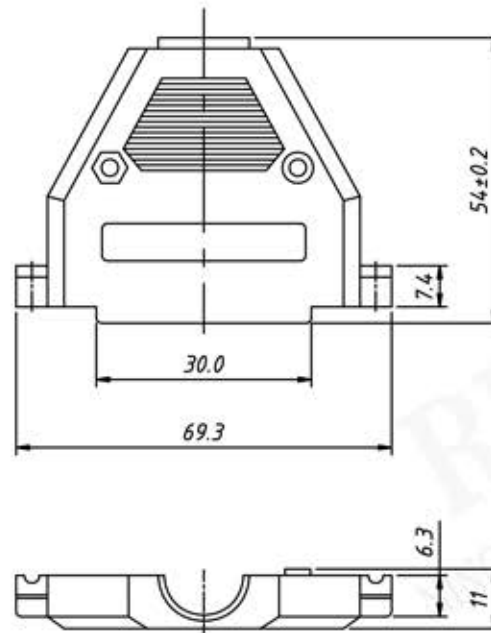

Short screw

Order Information:

RE - C - DBJ - 09P - S - G

XXP-No.of
 09,15,25,37,50pins
 Screw:S-Short screw
 L-Long screw
 Color: G-Gray B-Black

Cover Material:Chromium plated
 Screw Material: STEEL

Long screw

UNITS:mm	SHEET SIZE:A4		SCALE: ---
> 0~ 3	> 3~ 18	> 18~ 50	> 50~ 120
± 0.12	± 0.15	± 0.3	± 0.5

Short screw

Order Information:

RE - C - DBJ - 15P - S - G

XXP-No.of

09,15,25,37,50pins

Screw:S-Short screw

L-Long screw

Color: G-Gray B-Black

Cover Material:Chromium plated
Screw Material: STEEL

Long screw

Short screw

Order Information:

RE - C - DBJ - 25P - S - G

XXP-No.of

09,15,25,37,50pins

Screw:S-Short screw

L-Long screw

Color: G-Gray B-Black

Long screw

Cover Material:Chromium plated

Screw Material: STEEL

Order Information:
RE - [-DBJ-37P-S-G

XXP-No.of
09,15,25,37,50pins
Screw:S-Short screw
L-Long screw
Color: G-Gray B-Black