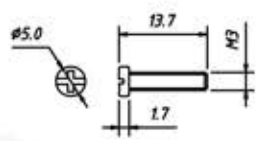

Short screw

Order Information:

RE - C - DBJ - 09P - S - G

XXP-No.of
 09,15,25,37,50pins
 Screw:S-Short screw
 L-Long screw
 Color: G-Gray B-Black

Cover Material:Chromium plated
 Screw Material: STEEL

Long screw

UNITS:mm	SHEET SIZE:A4		SCALE: ---
> 0~ 3	> 3~ 18	> 18~ 50	> 50~ 120
± 0.12	± 0.15	± 0.3	± 0.5

Short screw

Order Information:

RE - C - DBJ - 15P - S - G

XXP-No.of

09,15,25,37,50pins

Screw:S-Short screw

L-Long screw

Color: G-Gray B-Black

Cover Material:Chromium plated
Screw Material: STEEL

Long screw

Short screw

Order Information:

RE - C - DBJ - 25P - S - G

XXP-No.of

09,15,25,37,50pins

Screw:S-Short screw

L-Long screw

Color: G-Gray B-Black

Long screw

Cover Material:Chromium plated

Screw Material: STEEL

Order Information:
RE - [-DBJ-37P-S-G

XXP-No.of
09,15,25,37,50pins
Screw:S-Short screw
L-Long screw
Color: G-Gray B-Black