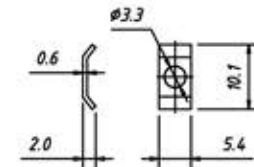

Order Information:
RE - [-DBJ-37P-S-G

XXP-No.of
09,15,25,37,50pins
Screw:S-Short screw
L-Long screw
Color: G-Gray B-Black

Cover Material: Chromium plated
Screw Material: STEEL

Long screw