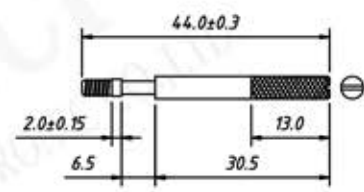

Short screw

Order Information:

RE - C - DBJ - 09P - S - G

XXP-No.of
 09,15,25,37,50pins
 Screw:S-Short screw
 L-Long screw
 Color: G-Gray B-Black

Cover Material:Chromium plated
 Screw Material: STEEL

Long screw

UNITS:mm	SHEET SIZE:A4		SCALE: ---
> 0~ 3	> 3~ 18	> 18~ 50	> 50~ 120
± 0.12	± 0.15	± 0.3	± 0.5

Short screw

Order Information:

RE - C - DBJ - 15P - S - G

XXP-No.of

09,15,25,37,50pins

Screw:S-Short screw

L-Long screw

Color: G-Gray B-Black

Cover Material:Chromium plated
Screw Material: STEEL

Long screw

Short screw

Order Information:

RE - C - DBJ - 25P - S - G

XXP-No.of

09,15,25,37,50pins

Screw:S-Short screw

L-Long screw

Color: G-Gray B-Black

Long screw

Cover Material:Chromium plated

Screw Material: STEEL

Order Information:
RE - [-DBJ-37P-S-G

XXP-No.of
09,15,25,37,50pins
Screw:S-Short screw
L-Long screw
Color: G-Gray B-Black