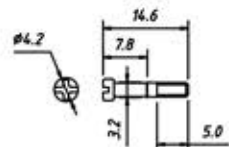

Short screw

Order Information:

RE - C - DBJ - 09P - S - G

XXP-No.of
 09,15,25,37,50pins
 Screw:S-Short screw
 L-Long screw
 Color: G-Gray B-Black

Cover Material:Chromium plated
 Screw Material: STEEL

Long screw

UNITS:mm	SHEET SIZE:A4		SCALE: ---
> 0~ 3	> 3~ 18	> 18~ 50	> 50~ 120
± 0.12	± 0.15	± 0.3	± 0.5

Short screw

Order Information:

RE - C - DBJ - 15P - S - G

XXP-No.of

09,15,25,37,50pins

Screw:S-Short screw

L-Long screw

Color: G-Gray B-Black

Cover Material:Chromium plated
Screw Material: STEEL

Long screw

Short screw

Order Information:

RE - C - DBJ - 25P - S - G

XXP-No.of

09,15,25,37,50pins

Screw:S-Short screw

L-Long screw

Color: G-Gray B-Black

Long screw

Cover Material:Chromium plated

Screw Material: STEEL

Order Information:
RE - [-DBJ-37P-S-G

XXP-No.of
09,15,25,37,50pins
Screw:S-Short screw
L-Long screw
Color: G-Gray B-Black