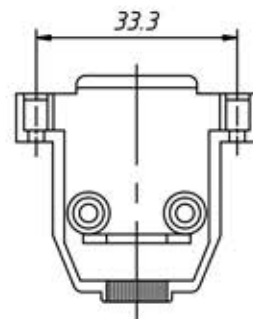

Short screw

Order Information:

RE - C - DBJ - 09P - S - G

XXP-No.of
 09,15,25,37,50pins
 Screw:S-Short screw
 L-Long screw
 Color: G-Gray B-Black

Cover Material:Chromium plated
 Screw Material: STEEL

Long screw

UNITS:mm	SHEET SIZE:A4		SCALE: ---
> 0~ 3	> 3~ 18	> 18~ 50	> 50~ 120
± 0.12	± 0.15	± 0.3	± 0.5

Short screw

Order Information:

RE - C - DBJ - 15P - S - G

XXP-No.of

09,15,25,37,50pins

Screw:S-Short screw

L-Long screw

Color: G-Gray B-Black

Cover Material:Chromium plated
Screw Material: STEEL

Long screw

Short screw

Order Information:

RE - C - DBJ - 25P - S - G

XXP-No.of

09,15,25,37,50pins

Screw:S-Short screw

L-Long screw

Color: G-Gray B-Black

Long screw

Cover Material:Chromium plated

Screw Material: STEEL

Order Information:
RE - [-DBJ-37P-S-G

XXP-No.of
09,15,25,37,50pins
Screw:S-Short screw
L-Long screw
Color: G-Gray B-Black