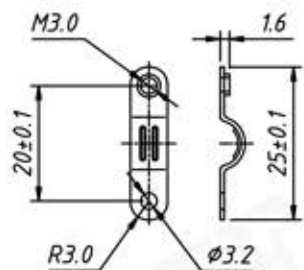

Short screw

Order Information:

RE - C - DBJ - 09P - S - G

XXP-No.of
 09,15,25,37,50pins
 Screw:S-Short screw
 L-Long screw
 Color: G-Gray B-Black

Cover Material:Chromium plated
 Screw Material: STEEL

Long screw

UNITS:mm	SHEET SIZE:A4		SCALE: ---
> 0~ 3	> 3~ 18	> 18~ 50	> 50~ 120
± 0.12	± 0.15	± 0.3	± 0.5

Short screw

Order Information:

RE - C - DBJ - 15P - S - G

XXP-No.of

09,15,25,37,50pins

Screw:S-Short screw

L-Long screw

Color: G-Gray B-Black

Cover Material:Chromium plated
Screw Material: STEEL

Long screw

Short screw

Order Information:

RE - C - DBJ - 25P - S - G

XXP-No.of

09,15,25,37,50pins

Screw:S-Short screw

L-Long screw

Color: G-Gray B-Black

Long screw

Cover Material:Chromium plated

Screw Material: STEEL

Order Information:
RE - [-DBJ-37P-S-G

XXP-No.of
09,15,25,37,50pins
Screw:S-Short screw
L-Long screw
Color: G-Gray B-Black