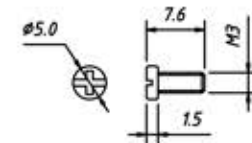

Short screw

Order Information:

RE - C - DBJ - 09P - S - G

XXP-No.of
 09,15,25,37,50pins
 Screw:S-Short screw
 L-Long screw
 Color: G-Gray B-Black

Cover Material:Chromium plated
 Screw Material: STEEL

Long screw

UNITS:mm	SHEET SIZE:A4		SCALE: ---
> 0~ 3	> 3~ 18	> 18~ 50	> 50~ 120
± 0.12	± 0.15	± 0.3	± 0.5

Short screw

Order Information:

RE - C - DBJ - 15P - S - G

XXP-No.of

09,15,25,37,50pins

Screw:S-Short screw

L-Long screw

Color: G-Gray B-Black

Cover Material:Chromium plated
Screw Material: STEEL

Long screw

Short screw

Order Information:

RE - C - DBJ - 25P - S - G

XXP-No.of

09,15,25,37,50pins

Screw:S-Short screw

L-Long screw

Color: G-Gray B-Black

Long screw

Cover Material:Chromium plated

Screw Material: STEEL

Order Information:
RE - [-DBJ-37P-S-G

XXP-No.of
09,15,25,37,50pins
Screw:S-Short screw
L-Long screw
Color: G-Gray B-Black