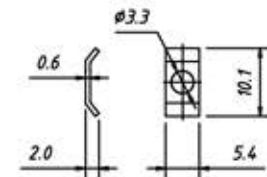

Short screw

Order Information:

RE - C - DBJ - 09P - S - G

XXP-No.of
 09,15,25,37,50pins
 Screw:S-Short screw
 L-Long screw
 Color: G-Gray B-Black

Cover Material:Chromium plated
 Screw Material: STEEL

Long screw

UNITS:mm	SHEET SIZE:A4		SCALE: ---
> 0~ 3	> 3~ 18	> 18~ 50	> 50~ 120
± 0.12	± 0.15	± 0.3	± 0.5

Short screw

Order Information:

RE - C - DBJ - 15P - S - G

XXP-No.of

09,15,25,37,50pins

Screw:S-Short screw

L-Long screw

Color: G-Gray B-Black

Cover Material:Chromium plated
Screw Material: STEEL

Long screw

Short screw

Order Information:

RE - C - DBJ - 25P - S - G

XXP-No.of

09,15,25,37,50pins

Screw:S-Short screw

L-Long screw

Color: G-Gray B-Black

Long screw

Cover Material:Chromium plated

Screw Material: STEEL

Order Information:
RE - [-DBJ-37P-S-G

XXP-No.of
09,15,25,37,50pins
Screw:S-Short screw
L-Long screw
Color: G-Gray B-Black