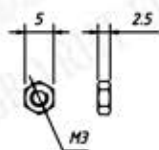

Short screw

Order Information:

RE - C - DBJ - 09P - S - G

XXP-No.of
 09,15,25,37,50pins
 Screw:S-Short screw
 L-Long screw
 Color: G-Gray B-Black

Cover Material:Chromium plated
 Screw Material: STEEL

Long screw

UNITS:mm	SHEET SIZE:A4		SCALE: ---
> 0~ 3	> 3~ 18	> 18~ 50	> 50~ 120
± 0.12	± 0.15	± 0.3	± 0.5

Short screw

Order Information:

RE - C - DBJ - 15P - S - G

XXP-No.of

09,15,25,37,50pins

Screw:S-Short screw

L-Long screw

Color: G-Gray B-Black

Cover Material:Chromium plated
Screw Material: STEEL

Long screw

Short screw

Order Information:

RE - C - DBJ - 25P - S - G

XXP-No.of

09,15,25,37,50pins

Screw:S-Short screw

L-Long screw

Color: G-Gray B-Black

Long screw

Cover Material:Chromium plated

Screw Material: STEEL

Order Information:
RE - [-DBJ-37P-S-G

XXP-No.of
09,15,25,37,50pins
Screw:S-Short screw
L-Long screw
Color: G-Gray B-Black