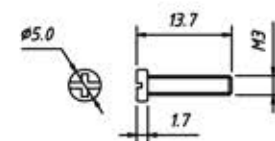

Short screw

Order Information:

RE - C - DBJ - 09P - S - G

XXP-No.of
 09,15,25,37,50pins
 Screw:S-Short screw
 L-Long screw
 Color: G-Gray B-Black

Cover Material:Chromium plated
 Screw Material: STEEL

Long screw

UNITS:mm	SHEET SIZE:A4		SCALE: ---
> 0~ 3	> 3~ 18	> 18~ 50	> 50~ 120
± 0.12	± 0.15	± 0.3	± 0.5

Short screw

Order Information:

RE - C - DBJ - 15P - S - G

XXP-No.of

09,15,25,37,50pins

Screw:S-Short screw

L-Long screw

Color: G-Gray B-Black

Cover Material:Chromium plated
Screw Material: STEEL

Long screw

Short screw

Order Information:

RE - C - DBJ - 25P - S - G

XXP-No.of

09,15,25,37,50pins

Screw:S-Short screw

L-Long screw

Color: G-Gray B-Black

Long screw

Cover Material:Chromium plated

Screw Material: STEEL

Order Information:
RE - [-DBJ-37P-S-G

XXP-No.of
09,15,25,37,50pins
Screw:S-Short screw
L-Long screw
Color: G-Gray B-Black