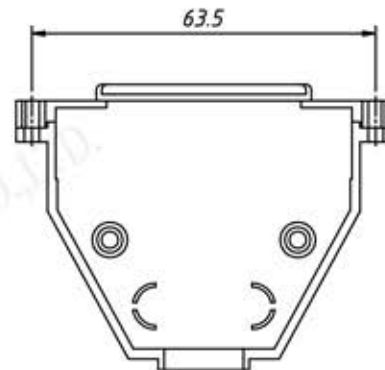

Short screw

Order Information:

RE - C - DBJ - 09P - S - G

XXP-No.of
 09,15,25,37,50pins
 Screw:S-Short screw
 L-Long screw
 Color: G-Gray B-Black

Cover Material:Chromium plated
 Screw Material: STEEL

Long screw

UNITS:mm	SHEET SIZE:A4		SCALE: ---
> 0~ 3	> 3~ 18	> 18~ 50	> 50~ 120
± 0.12	± 0.15	± 0.3	± 0.5

Short screw

Order Information:

RE - C - DBJ - 15P - S - G

XXP-No.of

09,15,25,37,50pins

Screw:S-Short screw

L-Long screw

Color: G-Gray B-Black

Cover Material:Chromium plated
Screw Material: STEEL

Long screw

Short screw

Order Information:

RE - C - DBJ - 25P - S - G

XXP-No.of

09,15,25,37,50pins

Screw:S-Short screw

L-Long screw

Color: G-Gray B-Black

Long screw

Cover Material:Chromium plated

Screw Material: STEEL

Order Information:
RE - [-DBJ-37P-S-G

XXP-No.of
09,15,25,37,50pins
Screw:S-Short screw
L-Long screw
Color: G-Gray B-Black