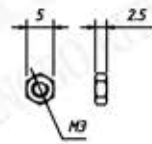

Short screw

Order Information:

RE - C - DBJ - 09P - S - G

XXP-No.of
 09,15,25,37,50pins
 Screw:S-Short screw
 L-Long screw
 Color: G-Gray B-Black

Cover Material:Chromium plated
 Screw Material: STEEL

Long screw

UNITS:mm	SHEET SIZE:A4		SCALE: ---
> 0~ 3	> 3~ 18	> 18~ 50	> 50~ 120
± 0.12	± 0.15	± 0.3	± 0.5

Short screw

Order Information:

RE - C - DBJ - 15P - S - G

XXP-No.of

09,15,25,37,50pins

Screw:S-Short screw

L-Long screw

Color: G-Gray B-Black

Cover Material:Chromium plated
Screw Material: STEEL

Long screw

Short screw

Order Information:

RE - C - DBJ - 25P - S - G

XXP-No.of

09,15,25,37,50pins

Screw:S-Short screw

L-Long screw

Color: G-Gray B-Black

Long screw

Cover Material:Chromium plated

Screw Material: STEEL

Order Information:
RE - [-DBJ-37P-S-G

XXP-No.of
09,15,25,37,50pins
Screw:S-Short screw
L-Long screw
Color: G-Gray B-Black