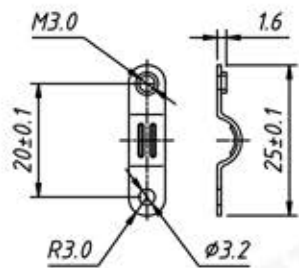

Short screw

Order Information:

RE - C - DBJ - 09P - S - G

XXP-No.of
 09,15,25,37,50pins
 Screw:S-Short screw
 L-Long screw
 Color: G-Gray B-Black

Cover Material:Chromium plated
 Screw Material: STEEL

Long screw

UNITS:mm	SHEET SIZE:A4		SCALE: ---
> 0~ 3	> 3~ 18	> 18~ 50	> 50~ 120
± 0.12	± 0.15	± 0.3	± 0.5

Short screw

Order Information:

RE - C - DBJ - 15P - S - G

XXP-No.of

09,15,25,37,50pins

Screw:S-Short screw

L-Long screw

Color: G-Gray B-Black

Cover Material:Chromium plated
Screw Material: STEEL

Long screw

Short screw

Order Information:

RE - C - DBJ - 25P - S - G

XXP-No.of

09,15,25,37,50pins

Screw:S-Short screw

L-Long screw

Color: G-Gray B-Black

Long screw

Cover Material:Chromium plated

Screw Material: STEEL

Order Information:
RE - [-DBJ-37P-S-G

XXP-No.of
09,15,25,37,50pins
Screw:S-Short screw
L-Long screw
Color: G-Gray B-Black