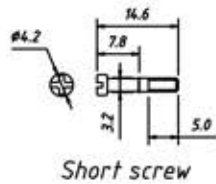

Short screw

Order Information:

RE - C - DBJ - 09P - S - G

XXP-No.of
 09,15,25,37,50pins
 Screw:S-Short screw
 L-Long screw
 Color: G-Gray B-Black

Cover Material:Chromium plated
 Screw Material: STEEL

Long screw

UNITS:mm	SHEET SIZE:A4		SCALE: ---
> 0~ 3	> 3~ 18	> 18~ 50	> 50~ 120
± 0.12	± 0.15	± 0.3	± 0.5

Short screw

Order Information:

RE - C - DBJ - 15P - S - G

XXP-No.of

09,15,25,37,50pins

Screw:S-Short screw

L-Long screw

Color: G-Gray B-Black

Cover Material:Chromium plated
Screw Material: STEEL

Long screw

Short screw

Order Information:

RE - C - DBJ - 25P - S - G

XXP-No.of

09,15,25,37,50pins

Screw:S-Short screw

L-Long screw

Color: G-Gray B-Black

Long screw

Cover Material:Chromium plated

Screw Material: STEEL

Order Information:
RE - [-DBJ-37P-S-G

XXP-No.of
09,15,25,37,50pins
Screw:S-Short screw
L-Long screw
Color: G-Gray B-Black