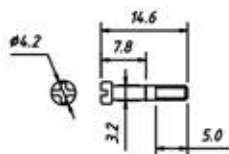

Short screw

Order Information:

RE - C - DBJ - 09P - S - G

XXP-No.of
 09,15,25,37,50pins
 Screw:S-Short screw
 L-Long screw
 Color: G-Gray B-Black

Cover Material:Chromium plated
 Screw Material: STEEL

Long screw

UNITS:mm	SHEET SIZE:A4		SCALE: ---
> 0~ 3	> 3~ 18	> 18~ 50	> 50~ 120
± 0.12	± 0.15	± 0.3	± 0.5

Short screw

Order Information:

RE - C - DBJ - 15P - S - G

XXP-No.of

09,15,25,37,50pins

Screw:S-Short screw

L-Long screw

Color: G-Gray B-Black

Cover Material:Chromium plated
Screw Material: STEEL

Long screw

Short screw

Order Information:

RE - C - DBJ - 25P - S - G

XXP-No.of

09,15,25,37,50pins

Screw:S-Short screw

L-Long screw

Color: G-Gray B-Black

Long screw

Cover Material:Chromium plated

Screw Material: STEEL

Order Information:
RE - [-DBJ-37P-S-G

XXP-No.of
09,15,25,37,50pins
Screw:S-Short screw
L-Long screw
Color: G-Gray B-Black