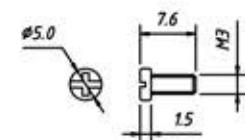

Short screw

Order Information:

RE - C - DBJ - 09P - S - G

XXP-No.of
 09,15,25,37,50pins
 Screw:S-Short screw
 L-Long screw
 Color: G-Gray B-Black

Cover Material:Chromium plated
 Screw Material: STEEL

Long screw

UNITS:mm	SHEET SIZE:A4		SCALE: ---
> 0~ 3	> 3~ 18	> 18~ 50	> 50~ 120
± 0.12	± 0.15	± 0.3	± 0.5

Short screw

Order Information:

RE - C - DBJ - 15P - S - G

XXP-No.of

09,15,25,37,50pins

Screw:S-Short screw

L-Long screw

Color: G-Gray B-Black

Cover Material:Chromium plated
Screw Material: STEEL

Long screw

Short screw

Order Information:

RE - C - DBJ - 25P - S - G

XXP-No.of

09,15,25,37,50pins

Screw:S-Short screw

L-Long screw

Color: G-Gray B-Black

Long screw

Cover Material:Chromium plated

Screw Material: STEEL

Order Information:
RE - [-DBJ-37P-S-G

XXP-No.of
09,15,25,37,50pins
Screw:S-Short screw
L-Long screw
Color: G-Gray B-Black