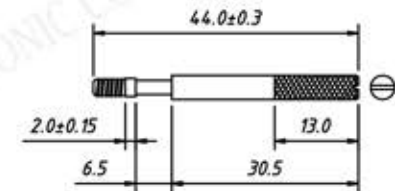

Order Information:
RE - [-DBJ-37P-S-G

XXP-No.of
09,15,25,37,50pins
Screw:S-Short screw
L-Long screw
Color: G-Gray B-Black

Cover Material: Chromium plated
Screw Material: STEEL

Long screw