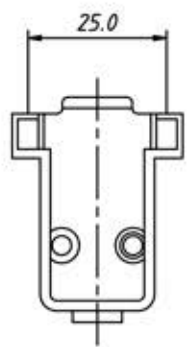

Short screw

Order Information:

RE - C - DBJ - 09P - S - G

XXP-No.of
 09,15,25,37,50pins
 Screw:S-Short screw
 L-Long screw
 Color: G-Gray B-Black

Cover Material:Chromium plated
 Screw Material: STEEL

Long screw

UNITS:mm	SHEET SIZE:A4		SCALE: ---
> 0~ 3	> 3~ 18	> 18~ 50	> 50~ 120
± 0.12	± 0.15	± 0.3	± 0.5

Short screw

Order Information:

RE - C - DBJ - 15P - S - G

XXP-No.of

09,15,25,37,50pins

Screw:S-Short screw

L-Long screw

Color: G-Gray B-Black

Cover Material:Chromium plated
Screw Material: STEEL

Long screw

Short screw

Order Information:

RE - C - DBJ - 25P - S - G

XXP-No.of

09,15,25,37,50pins

Screw:S-Short screw

L-Long screw

Color: G-Gray B-Black

Long screw

Cover Material:Chromium plated

Screw Material: STEEL

Order Information:
RE - [-DBJ-37P-S-G

XXP-No.of
09,15,25,37,50pins
Screw:S-Short screw
L-Long screw
Color: G-Gray B-Black