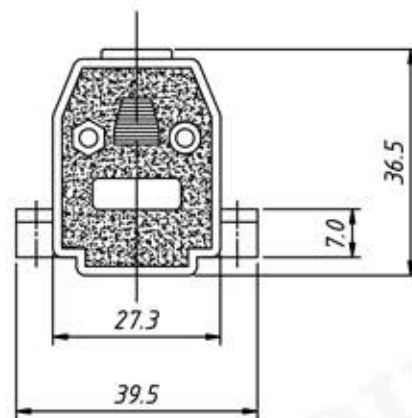

Short screw

Order Information:

RE - C - DBJ - 09P - S - G

XXP-No.of
 09,15,25,37,50pins
 Screw:S-Short screw
 L-Long screw
 Color: G-Gray B-Black

Cover Material:Chromium plated
 Screw Material: STEEL

Long screw

UNITS:mm	SHEET SIZE:A4		SCALE: ---
> 0~ 3	> 3~ 18	> 18~ 50	> 50~ 120
± 0.12	± 0.15	± 0.3	± 0.5

Short screw

Order Information:

RE - C - DBJ - 15P - S - G

XXP-No.of

09,15,25,37,50pins

Screw:S-Short screw

L-Long screw

Color: G-Gray B-Black

Cover Material:Chromium plated
Screw Material: STEEL

Long screw

Short screw

Order Information:

RE - C - DBJ - 25P - S - G

XXP-No.of

09,15,25,37,50pins

Screw:S-Short screw

L-Long screw

Color: G-Gray B-Black

Long screw

Cover Material:Chromium plated

Screw Material: STEEL

Order Information:
RE - [-DBJ-37P-S-G

XXP-No.of
09,15,25,37,50pins
Screw:S-Short screw
L-Long screw
Color: G-Gray B-Black