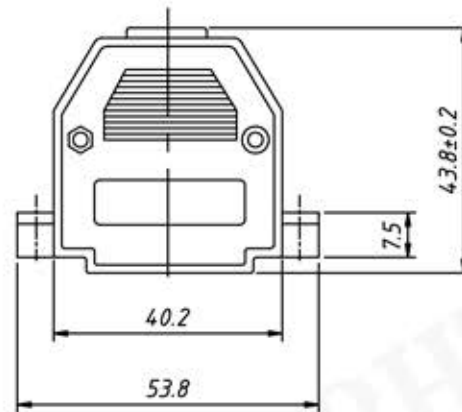

Short screw

Order Information:

RE - C - DBJ - 09P - S - G

XXP-No.of
 09,15,25,37,50pins
 Screw:S-Short screw
 L-Long screw
 Color: G-Gray B-Black

Cover Material:Chromium plated
 Screw Material: STEEL

Long screw

UNITS:mm	SHEET SIZE:A4		SCALE: ---
> 0~ 3	> 3~ 18	> 18~ 50	> 50~ 120
± 0.12	± 0.15	± 0.3	± 0.5

Short screw

Order Information:

RE - C - DBJ - 15P - S - G

XXP-No.of

09,15,25,37,50pins

Screw:S-Short screw

L-Long screw

Color: G-Gray B-Black

Cover Material:Chromium plated
Screw Material: STEEL

Long screw

Short screw

Order Information:

RE - C - DBJ - 25P - S - G

XXP-No.of

09,15,25,37,50pins

Screw:S-Short screw

L-Long screw

Color: G-Gray B-Black

Long screw

Cover Material:Chromium plated

Screw Material: STEEL

Order Information:
RE - [-DBJ-37P-S-G

XXP-No.of
09,15,25,37,50pins
Screw:S-Short screw
L-Long screw
Color: G-Gray B-Black