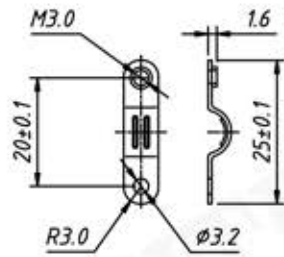

Short screw

Order Information:

RE - C - DBJ - 09P - S - G

XXP-No.of
 09,15,25,37,50pins
 Screw:S-Short screw
 L-Long screw
 Color: G-Gray B-Black

Cover Material:Chromium plated
 Screw Material: STEEL

Long screw

UNITS:mm	SHEET SIZE:A4		SCALE: ---
> 0~ 3	> 3~ 18	> 18~ 50	> 50~ 120
± 0.12	± 0.15	± 0.3	± 0.5

Short screw

Order Information:

RE - C - DBJ - 15P - S - G

XXP-No.of

09,15,25,37,50pins

Screw:S-Short screw

L-Long screw

Color: G-Gray B-Black

Cover Material:Chromium plated
Screw Material: STEEL

Long screw

Short screw

Order Information:

RE - C - DBJ - 25P - S - G

XXP-No.of

09,15,25,37,50pins

Screw:S-Short screw

L-Long screw

Color: G-Gray B-Black

Long screw

Cover Material:Chromium plated

Screw Material: STEEL

Order Information:
RE - [-DBJ-37P-S-G

XXP-No.of
09,15,25,37,50pins
Screw:S-Short screw
L-Long screw
Color: G-Gray B-Black