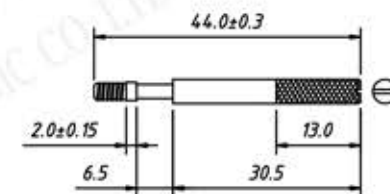

Short screw

Order Information:

RE - C - DBJ - 09P - S - G

XXP-No.of
 09,15,25,37,50pins
 Screw:S-Short screw
 L-Long screw
 Color: G-Gray B-Black

Cover Material:Chromium plated
 Screw Material: STEEL

Long screw

UNITS:mm	SHEET SIZE:A4		SCALE: ---
> 0~ 3	> 3~ 18	> 18~ 50	> 50~ 120
± 0.12	± 0.15	± 0.3	± 0.5

Short screw

Order Information:

RE - C - DBJ - 15P - S - G

XXP-No.of

09,15,25,37,50pins

Screw:S-Short screw

L-Long screw

Color: G-Gray B-Black

Cover Material:Chromium plated
Screw Material: STEEL

Long screw

Short screw

Order Information:

RE - C - DBJ - 25P - S - G

XXP-No.of

09,15,25,37,50pins

Screw:S-Short screw

L-Long screw

Color: G-Gray B-Black

Long screw

Cover Material:Chromium plated

Screw Material: STEEL

Order Information:
RE - [-DBJ-37P-S-G

XXP-No.of
09,15,25,37,50pins
Screw:S-Short screw
L-Long screw
Color: G-Gray B-Black