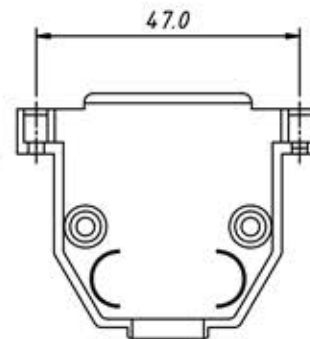

Short screw

Order Information:

RE - C - DBJ - 09P - S - G

XXP-No.of
 09,15,25,37,50pins
 Screw:S-Short screw
 L-Long screw
 Color: G-Gray B-Black

Cover Material:Chromium plated
 Screw Material: STEEL

Long screw

UNITS:mm	SHEET SIZE:A4		SCALE: ---
> 0~ 3	> 3~ 18	> 18~ 50	> 50~ 120
± 0.12	± 0.15	± 0.3	± 0.5

Short screw

Order Information:

RE - C - DBJ - 15P - S - G

XXP-No.of

09,15,25,37,50pins

Screw:S-Short screw

L-Long screw

Color: G-Gray B-Black

Cover Material:Chromium plated
Screw Material: STEEL

Long screw

Short screw

Order Information:

RE - C - DBJ - 25P - S - G

XXP-No.of

09,15,25,37,50pins

Screw:S-Short screw

L-Long screw

Color: G-Gray B-Black

Long screw

Cover Material:Chromium plated

Screw Material: STEEL

Order Information:
RE - [-DBJ-37P-S-G

XXP-No.of
09,15,25,37,50pins
Screw:S-Short screw
L-Long screw
Color: G-Gray B-Black