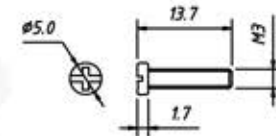

Order Information:
RE - [-DBJ-37P-S-G

XXP-No.of
09,15,25,37,50pins
Screw:S-Short screw
L-Long screw
Color: G-Gray B-Black

Cover Material: Chromium plated
Screw Material: STEEL

Long screw