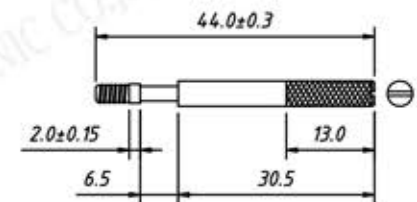

Short screw

Order Information:

RE - C - DBJ - 09P - S - G

XXP-No.of
 09,15,25,37,50pins
 Screw:S-Short screw
 L-Long screw
 Color: G-Gray B-Black

Cover Material:Chromium plated
 Screw Material: STEEL

Long screw

UNITS:mm	SHEET SIZE:A4		SCALE: ---
> 0~ 3	> 3~ 18	> 18~ 50	> 50~ 120
± 0.12	± 0.15	± 0.3	± 0.5

Short screw

Order Information:

RE - C - DBJ - 15P - S - G

XXP-No.of

09,15,25,37,50pins

Screw:S-Short screw

L-Long screw

Color: G-Gray B-Black

Cover Material:Chromium plated
Screw Material: STEEL

Long screw

Short screw

Order Information:

RE - C - DBJ - 25P - S - G

XXP-No.of

09,15,25,37,50pins

Screw:S-Short screw

L-Long screw

Color: G-Gray B-Black

Long screw

Cover Material:Chromium plated

Screw Material: STEEL

Order Information:
RE - [-DBJ-37P-S-G

XXP-No.of
09,15,25,37,50pins
Screw:S-Short screw
L-Long screw
Color: G-Gray B-Black