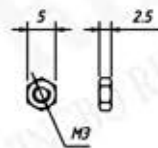

Short screw

Order Information:

RE - C - DBJ - 09P - S - G

XXP-No.of
 09,15,25,37,50pins
 Screw:S-Short screw
 L-Long screw
 Color: G-Gray B-Black

Cover Material:Chromium plated
 Screw Material: STEEL

Long screw

UNITS:mm	SHEET SIZE:A4		SCALE: ---
> 0~ 3	> 3~ 18	> 18~ 50	> 50~ 120
± 0.12	± 0.15	± 0.3	± 0.5

Short screw

Order Information:

RE - C - DBJ - 15P - S - G

XXP-No.of

09,15,25,37,50pins

Screw:S-Short screw

L-Long screw

Color: G-Gray B-Black

Cover Material:Chromium plated
Screw Material: STEEL

Long screw

Short screw

Order Information:

RE - C - DBJ - 25P - S - G

XXP-No.of

09,15,25,37,50pins

Screw:S-Short screw

L-Long screw

Color: G-Gray B-Black

Long screw

Cover Material:Chromium plated

Screw Material: STEEL

Order Information:
RE - [-DBJ-37P-S-G

XXP-No.of
09,15,25,37,50pins
Screw:S-Short screw
L-Long screw
Color: G-Gray B-Black