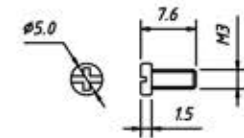

Order Information:
RE - [-DBJ-37P-S-G

XXP-No.of
09,15,25,37,50pins
Screw:S-Short screw
L-Long screw
Color: G-Gray B-Black

Cover Material: Chromium plated
Screw Material: STEEL

Long screw