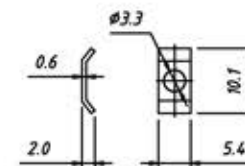

Short screw

Order Information:

RE - C - DBJ - 09P - S - G

XXP-No.of
 09,15,25,37,50pins
 Screw:S-Short screw
 L-Long screw
 Color: G-Gray B-Black

Cover Material:Chromium plated
 Screw Material: STEEL

Long screw

UNITS:mm	SHEET SIZE:A4		SCALE: ---
> 0~ 3	> 3~ 18	> 18~ 50	> 50~ 120
± 0.12	± 0.15	± 0.3	± 0.5

Short screw

Order Information:

RE - C - DBJ - 15P - S - G

XXP-No.of

09,15,25,37,50pins

Screw:S-Short screw

L-Long screw

Color: G-Gray B-Black

Cover Material:Chromium plated
Screw Material: STEEL

Long screw

Short screw

Order Information:

RE - C - DBJ - 25P - S - G

XXP-No.of

09,15,25,37,50pins

Screw:S-Short screw

L-Long screw

Color: G-Gray B-Black

Long screw

Cover Material:Chromium plated

Screw Material: STEEL

Order Information:
RE - [-DBJ-37P-S-G

XXP-No.of
09,15,25,37,50pins
Screw:S-Short screw
L-Long screw
Color: G-Gray B-Black