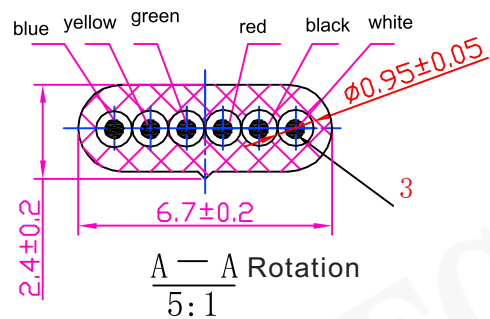

PIN ASSIGNMENT

Crystal Head 6P6C

Crystal Head 6P6C

1	_____	6
2	_____	5
3	_____	4
4	_____	3
5	_____	2
6	_____	1

PHOTO ONLY FOR REFERENCE

Note:

- 1、 Connector RJ12 of crystal color
- 2、 Cable color:Ivory white
- 3、 As per profile